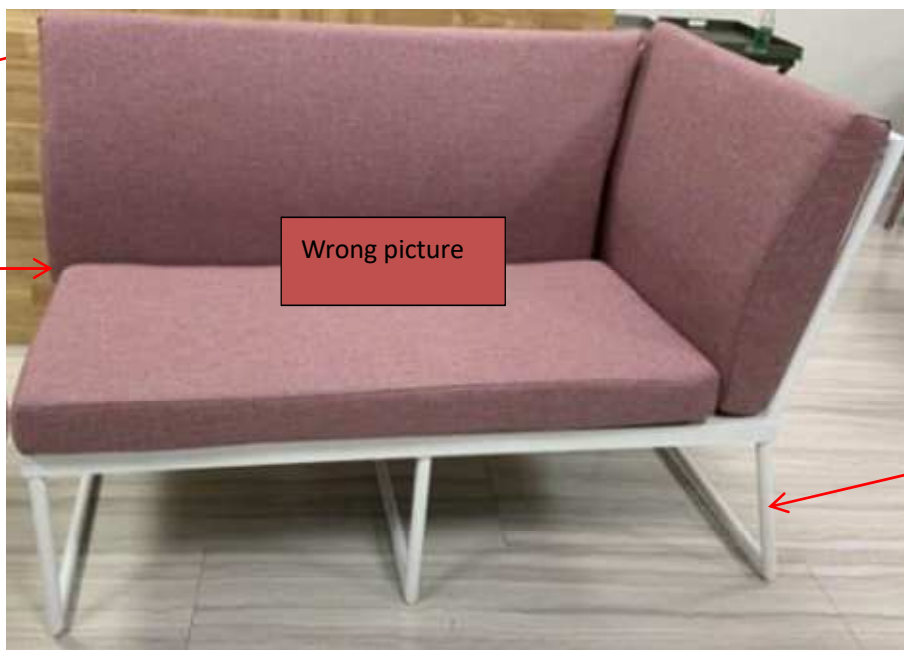

# 4075V-05-07 Vence 2-seat left sofa

Wrong picture

Adjustable foot  
10-4072-05-10

Connector  
10-4072-40

Butterfly screw  
M8\*20  
2pcs

Stainless steel screw  
M6\*20  
6PCS

White Adjusted  
feet stopper  
φ 20\*M16\*16  
6pcs