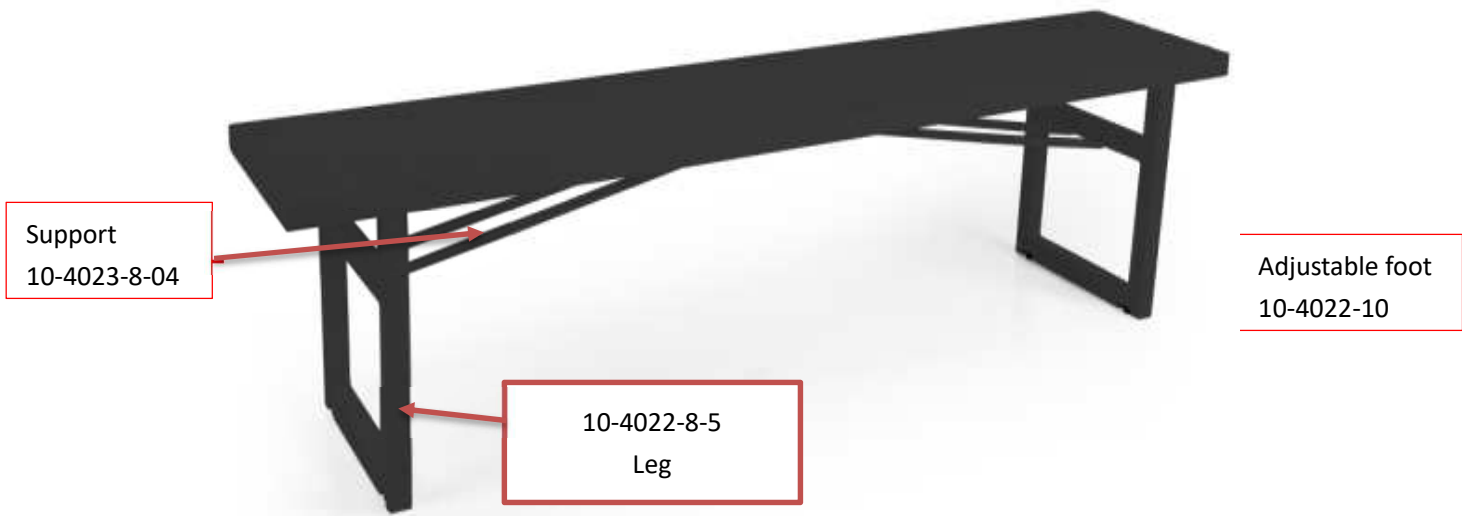

# 4023-8 Vevi bench

Stainless steel screw  
(304) M6\*20  
12pcs

Stainless steel screw  
(304) M6\*30  
2pcs

Screw set  
10-4022-01