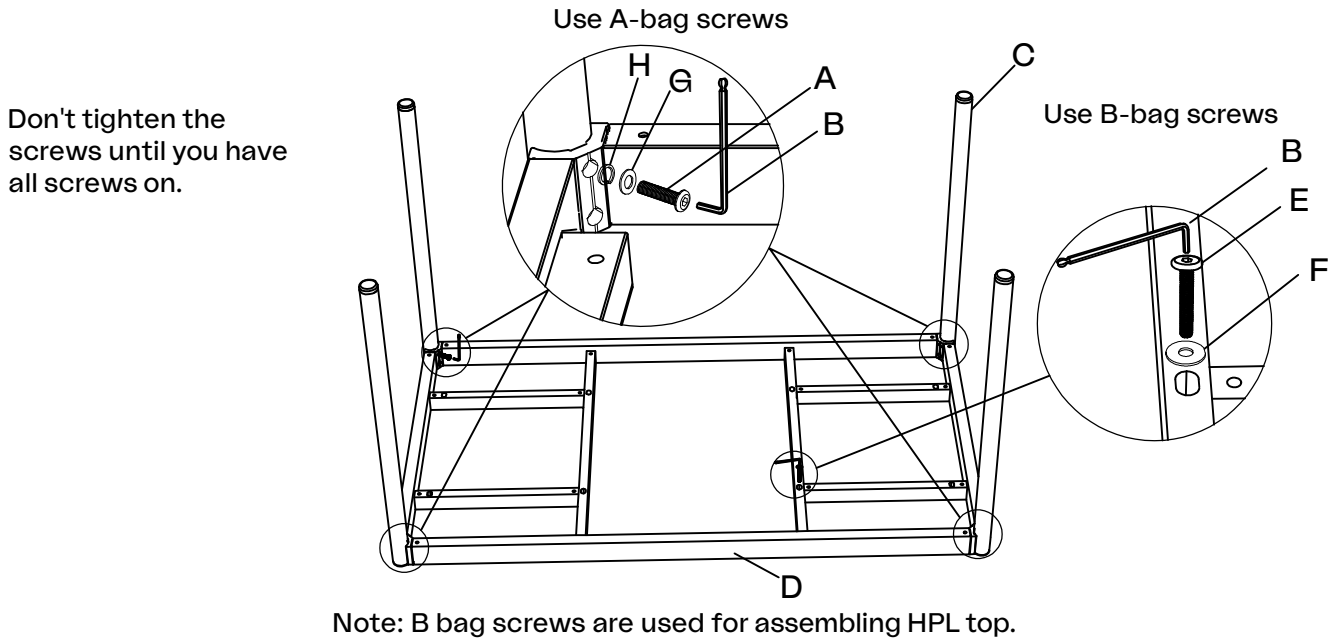

A	B	G	H	C	D	E	F		
A-bag screws						B-bag screws			
									
M8*35	4mm	Ø8*17*1.5	M8			M6*40	Ø6*16*1.0		
8PCS	1PC	8PCS	8PCS	4PCS	1PC	8PCS	8PCS		

Please follow the arrow direction to assemble HPL top.